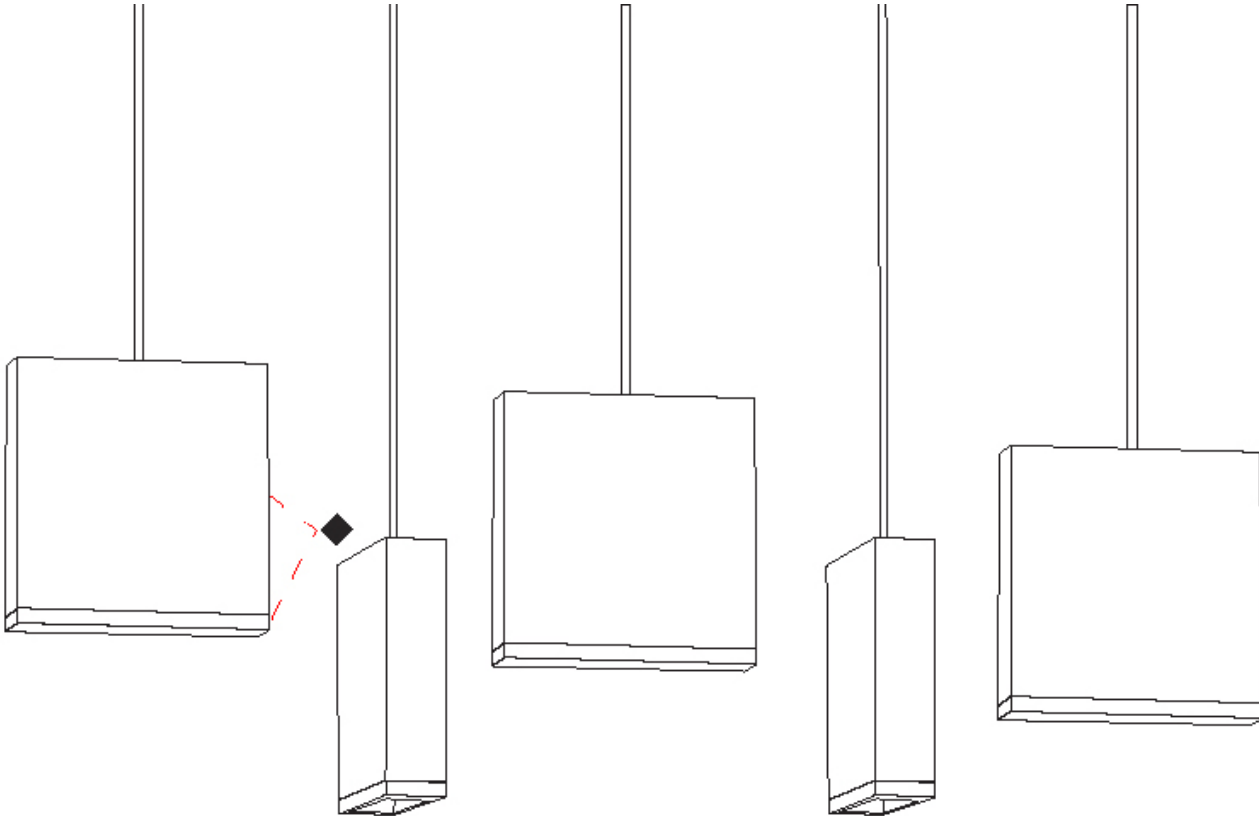

MATCH 5 LIGHT SUSPENSION

D101471-

PROJECT	_____
TYPE	_____
SPECIFIER	_____
QUANTITY	_____
DATE	_____