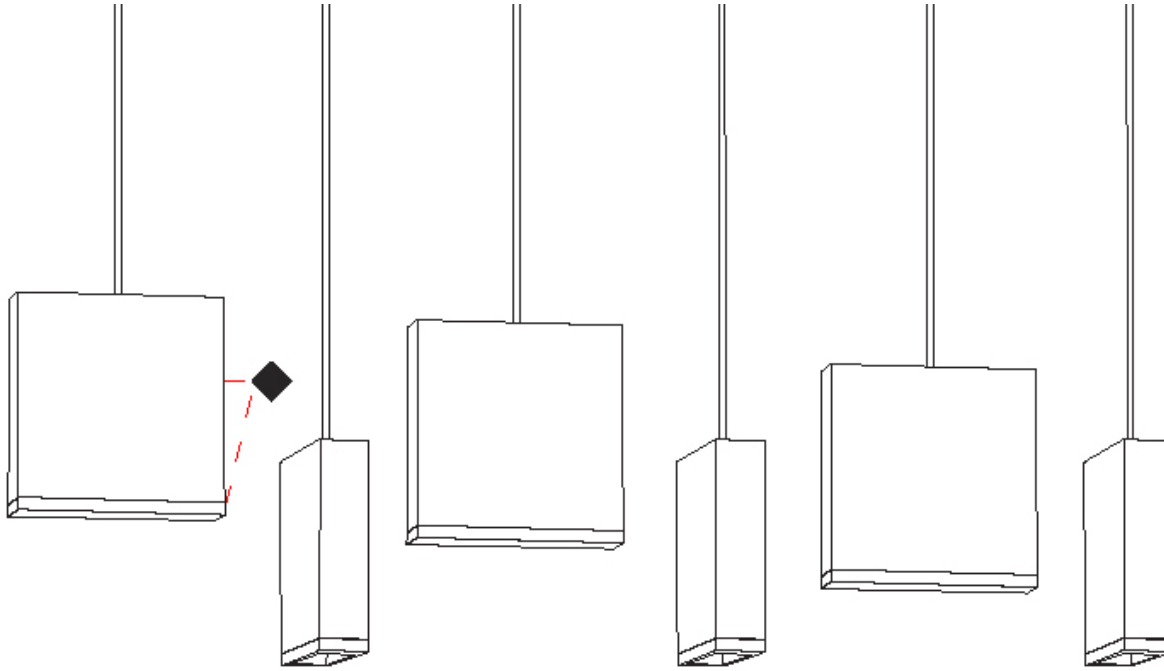

MATCH 6 LIGHT SUSPENSION

D101472-

PROJECT

TYPE

SPECIFIER

QUANTITY

DATE