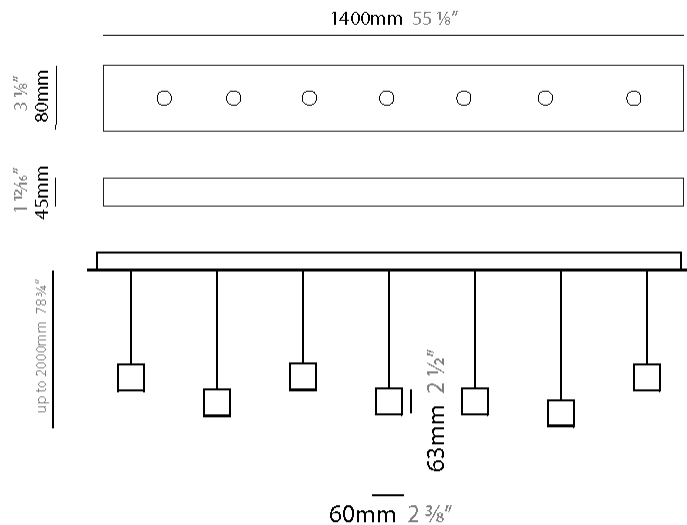

1. To build a product code in our configurator select the specify button on the base model # product page
2. To build a manual product code on this datasheet choose from the options listed below in blue font and add the suffix to the base model #

GENERAL

Series: Match
Subseries: Match 7 Light
Brand: Quasar
Division: Design
Mounting Type: Suspension
Mounting Location: Ceiling
Subcategory: Pendant

PHYSICAL

Shape: Rectangle
Length (mm): 1400
Length (in): 55 1/8"
Width (mm): 80
Width (in): 3 1/8"
Height (mm): 63
Height (in): 2 1/2"
Max. Overall Height (mm): 2063
Max. Overall Height (in): 81 1/4"
Light Distribution: Downlight
Weight (kg): 5
Weight (lbs): 11.02
Diffuser: Acrylic - See Finish Options
Fixture Finish: RED / ORG / YEL / GRN / LBL / TRA
Fixture Material: Aluminum
Cable Details: 2000mm Cable

ELECTRICAL

Lamp Type: LED
Input Wattage (W): 28
Total Output Wattage (W): 21.7
Dimming: Phase Dimming (120Vac Only)
Driver Included: Yes
Driver Location: Integrated
Driver Type: Constant Current - Universal
Driver Class: Class 2
Input Voltage (V): 120 - 277
Constant Current (MA): 350
Upon Request: (Not included - see components) Integral: Phase dimming @120Vac only [Class 1]

LED

Number of LEDs: 7
Color Temperature (°K): 2700
Max. Delivered Lumen (lm): 1925
CRI: >90 CRI
Lamp Life (hrs): 50000

OPTICAL

RATINGS AND CERTIFICATIONS

Certified By: Certified for North American Standards
IP rating: IP20